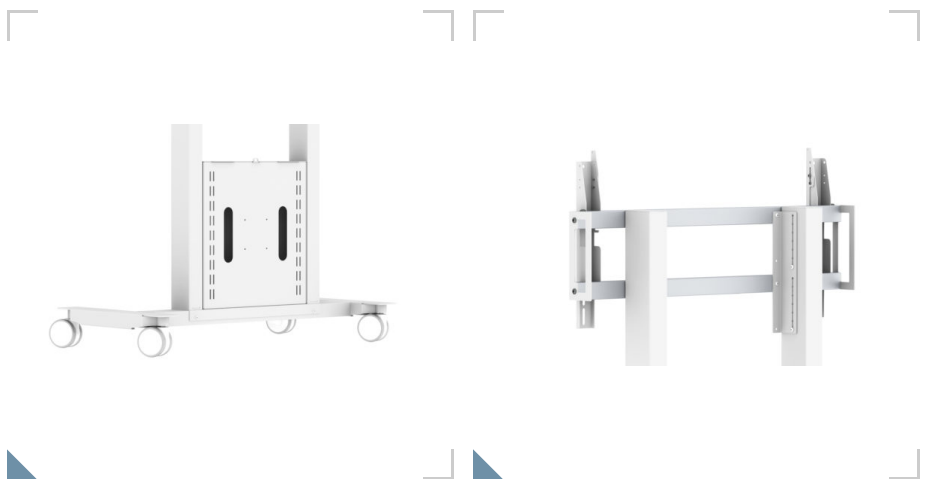

FUNC MOBILE

Simplicity on wheels.

Func Mobile is a stable and robust floor bracket perfect for large heavy displays and touch displays. Thanks to the wheels, it is easy to move the unit between rooms. The design includes a storage box for e.g. mini-PC, codec or laptop, easily accessed from the front. The box can be locked with a padlock (not included).

The display can also be locked with a padlock (not included) or the accompanying locking pin, which provides increased personal safety and protection from theft.

Now also available in white!

▲ ARTICLE NUMBER

FMN031001
Func Mobile, Black

▲ INFO

PLACEMENT	Floor
ROTATION	Landscape
MOBILE	Yes
LOCKABLE SPEC	with padlock (not incl) or locking pin (incl)
VESA HORIZONTAL	200 - 800
VESA VERTICAL	100 - 400
MAX WEIGHT [KG]	120
WARRANTY [YEARS]	5

FUNC MOBILE SHELF - WHITE

C220006-4A

FUNC MOBILE SHELF - BLACK

C220006-1A

SMS PRESENCE VESA BARS 600

PR210201

SMS FEET SET

PD100011
