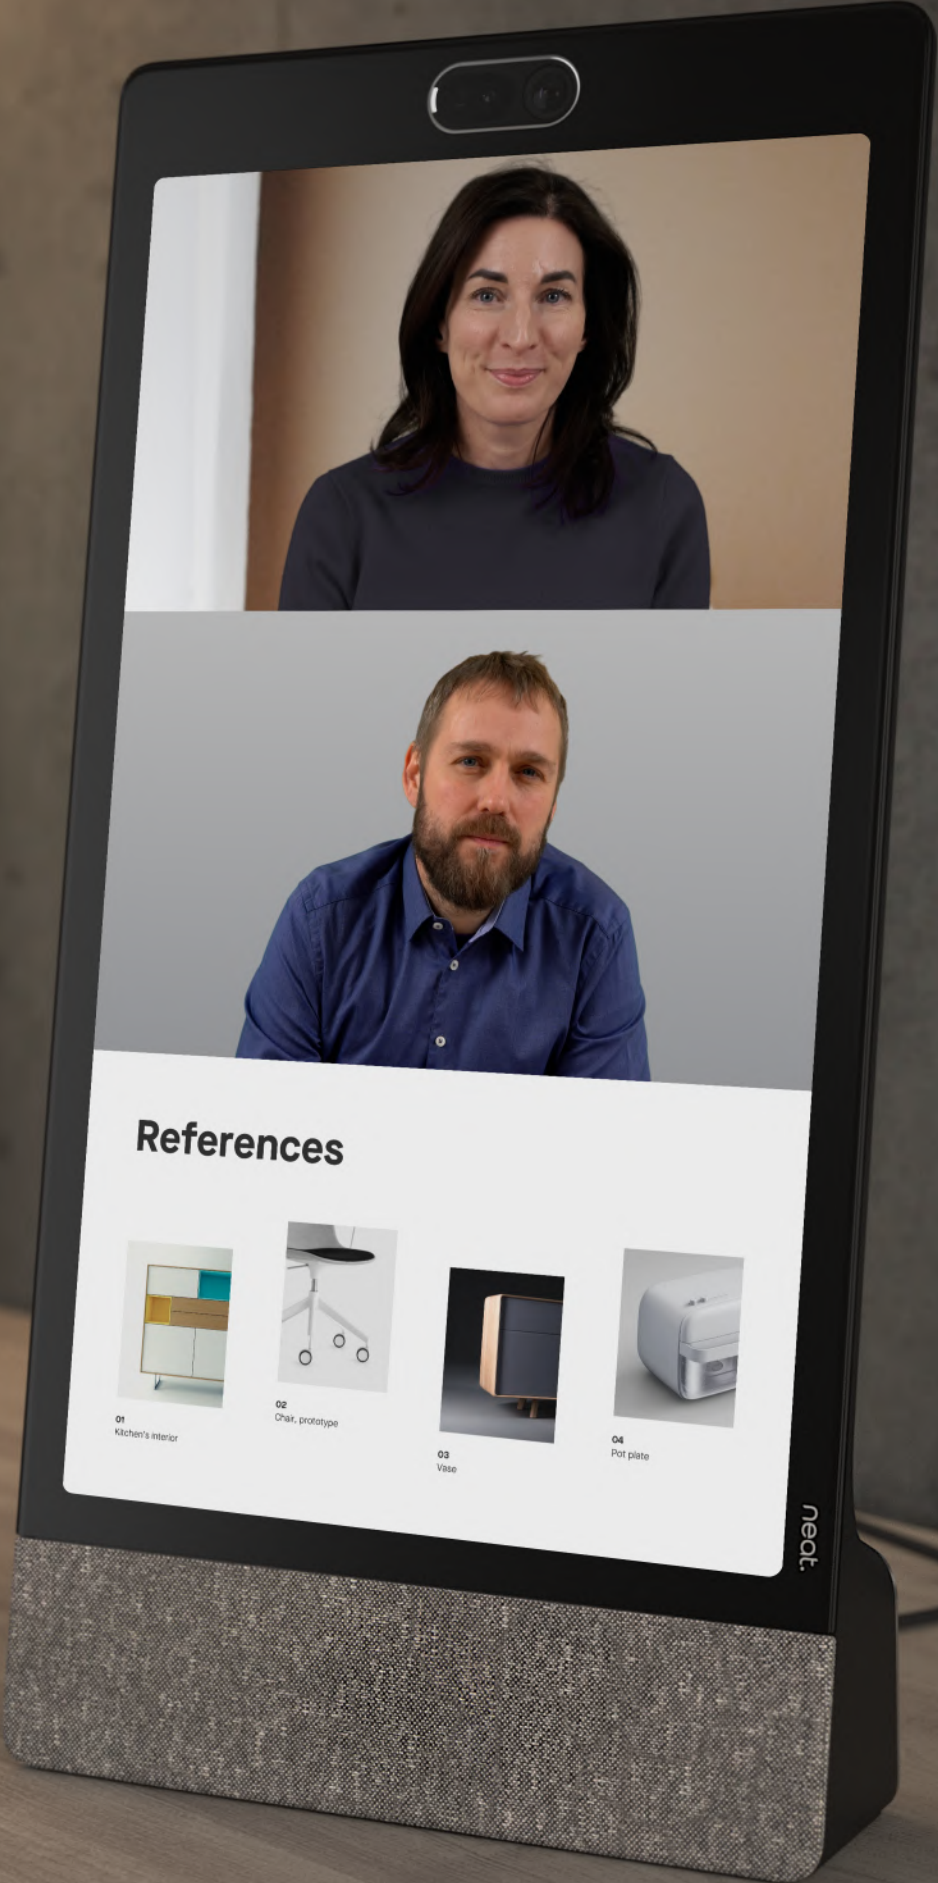

Neat Frame

User Manual

neat.