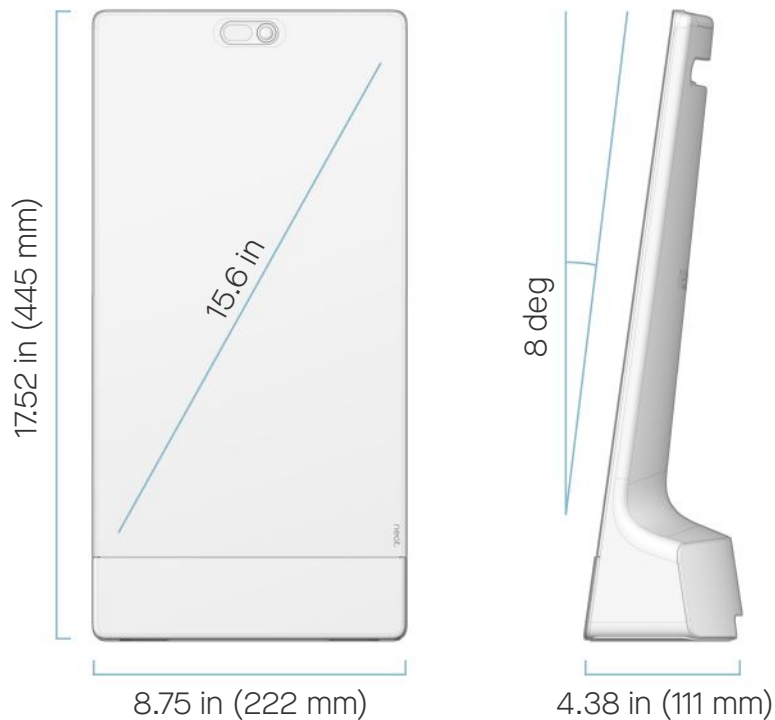

## In the box

Neat Frame: Video conferencing device with integrated touch screen.

Power cord: 9.8ft (3m)

# Size & weight

Weight: 7.6 pounds (3.45 kg)