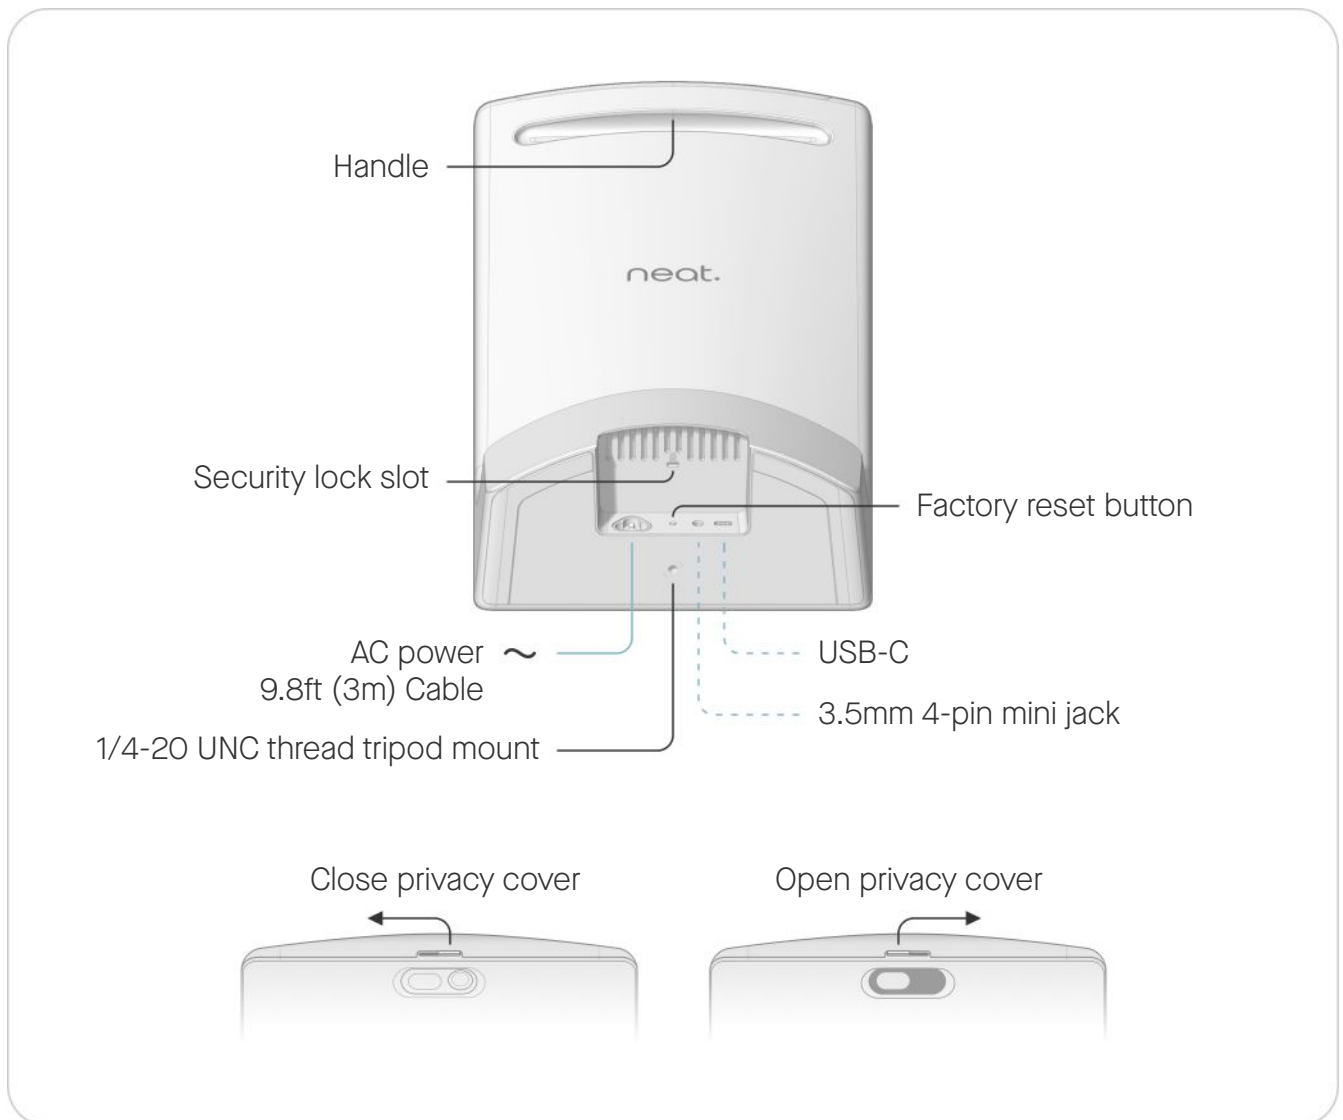

Setup & connectivity

Setup

Use the provided cables to set up the system. Connect the cables according to the illustration. Cables marked — are included. Cables marked ---- are optional and not required for basic use of the system.

Requirements for a complete setup

Internet connection
Video service

Environmental Requirements

Ambient operating temperature:
32° to 95° F (0° - 35° C)
Storage temperature: -4° - 140° F (-20° - 60° C)
Relative humidity: 10% to 90%
Network standby: 8W

Additional Product Information

<https://neat.no/frame>