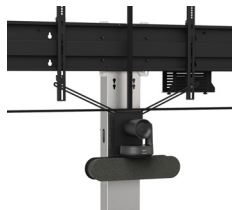

ACCESSORIES FOR MANUFACTURERS' TECHNOLOGIES

LOGITECH RALLY

LOGITECH RALLY / SINGLE SCREEN

BELOW THE SCREEN

Fixed to the VESA screen
Ref.
ADT_RIVESA_RALLY_SE

BELOW THE SCREEN

Fixed to the column
Ref.
ADT_RICOLONNE_RALLY

PACK WITH 2 FIXING :
SPEAKER BELOW THE SCREEN
+ CAMERA ABOVE THE SCREEN

Fixed to the VESA screen
Ref.
ADT_MIX_RALLY
suitable for dual screen
(to be defined at the order)

LOGITECH RALLY / DUAL SCREEN

BELOW 2 SCREENS

Fixed to the VESA screens
Ref.
ADT_RIVESA_RALLY_DE

LOGITECH MEETUP

LOGITECH MEETUP / SINGLE SCREEN

BELOW THE SCREEN

Fixed to the VESA screen
Ref.
upon request

ABOVE THE SCREEN

Fixed to the VESA screen
Ref.
upon request