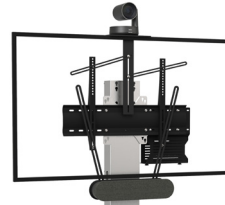

ACCESSORIES FOR MANUFACTURERS' TECHNOLOGIES

LOGITECH RALLY

LOGITECH RALLY / SINGLE SCREEN

BELOW THE SCREEN

Fixed to the VESA screen
Ref.
ADT_RIVESA_RALLY_SE

BELOW THE SCREEN

Fixed to the column
Ref.
ADT_RICOLONNE_RALLY

PACK WITH 2 FIXING :
SPEAKER BELOW THE SCREEN
+ CAMERA ABOVE THE SCREEN

Fixed to the VESA screen
Ref.
ADT_MIX_RALLY
suitable for dual screen
(to be defined at the order)

LOGITECH RALLY / DUAL SCREEN

BELOW 2 SCREENS

Fixed to the VESA screens
Ref.
ADT_RIVESA_RALLY_DE

LOGITECH MEETUP

LOGITECH MEETUP / SINGLE SCREEN

BELOW THE SCREEN

Fixed to the VESA screen
Ref.
upon request

ABOVE THE SCREEN

Fixed to the VESA screen
Ref.
upon request