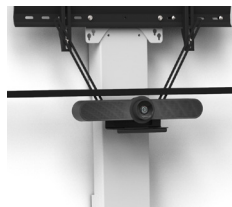

ACCESSORIES FOR MANUFACTURERS' TECHNOLOGIES

LOGITECH RALLY

LOGITECH RALLY / SINGLE SCREEN

BELOW THE SCREEN

Fixed to the VESA screen
Ref.
ADT_RIVESA_RALLY_SE

BELOW THE SCREEN

Fixed to the column
Ref.
ADT_RICOLONNE_RALLY

PACK WITH 2 FIXING :
SPEAKER BELOW THE SCREEN
+ CAMERA ABOVE THE SCREEN

Fixed to the VESA screen
Ref.
ADT_MIX_RALLY
suitable for dual screen
(to be defined at the order)

LOGITECH RALLY / DUAL SCREEN

BELOW 2 SCREENS

Fixed to the VESA screens
Ref.
ADT_RIVESA_RALLY_DE

LOGITECH MEETUP

LOGITECH MEETUP / SINGLE SCREEN

BELOW THE SCREEN

Fixed to the VESA screen
Ref.
upon request

ABOVE THE SCREEN

Fixed to the VESA screen
Ref.
upon request